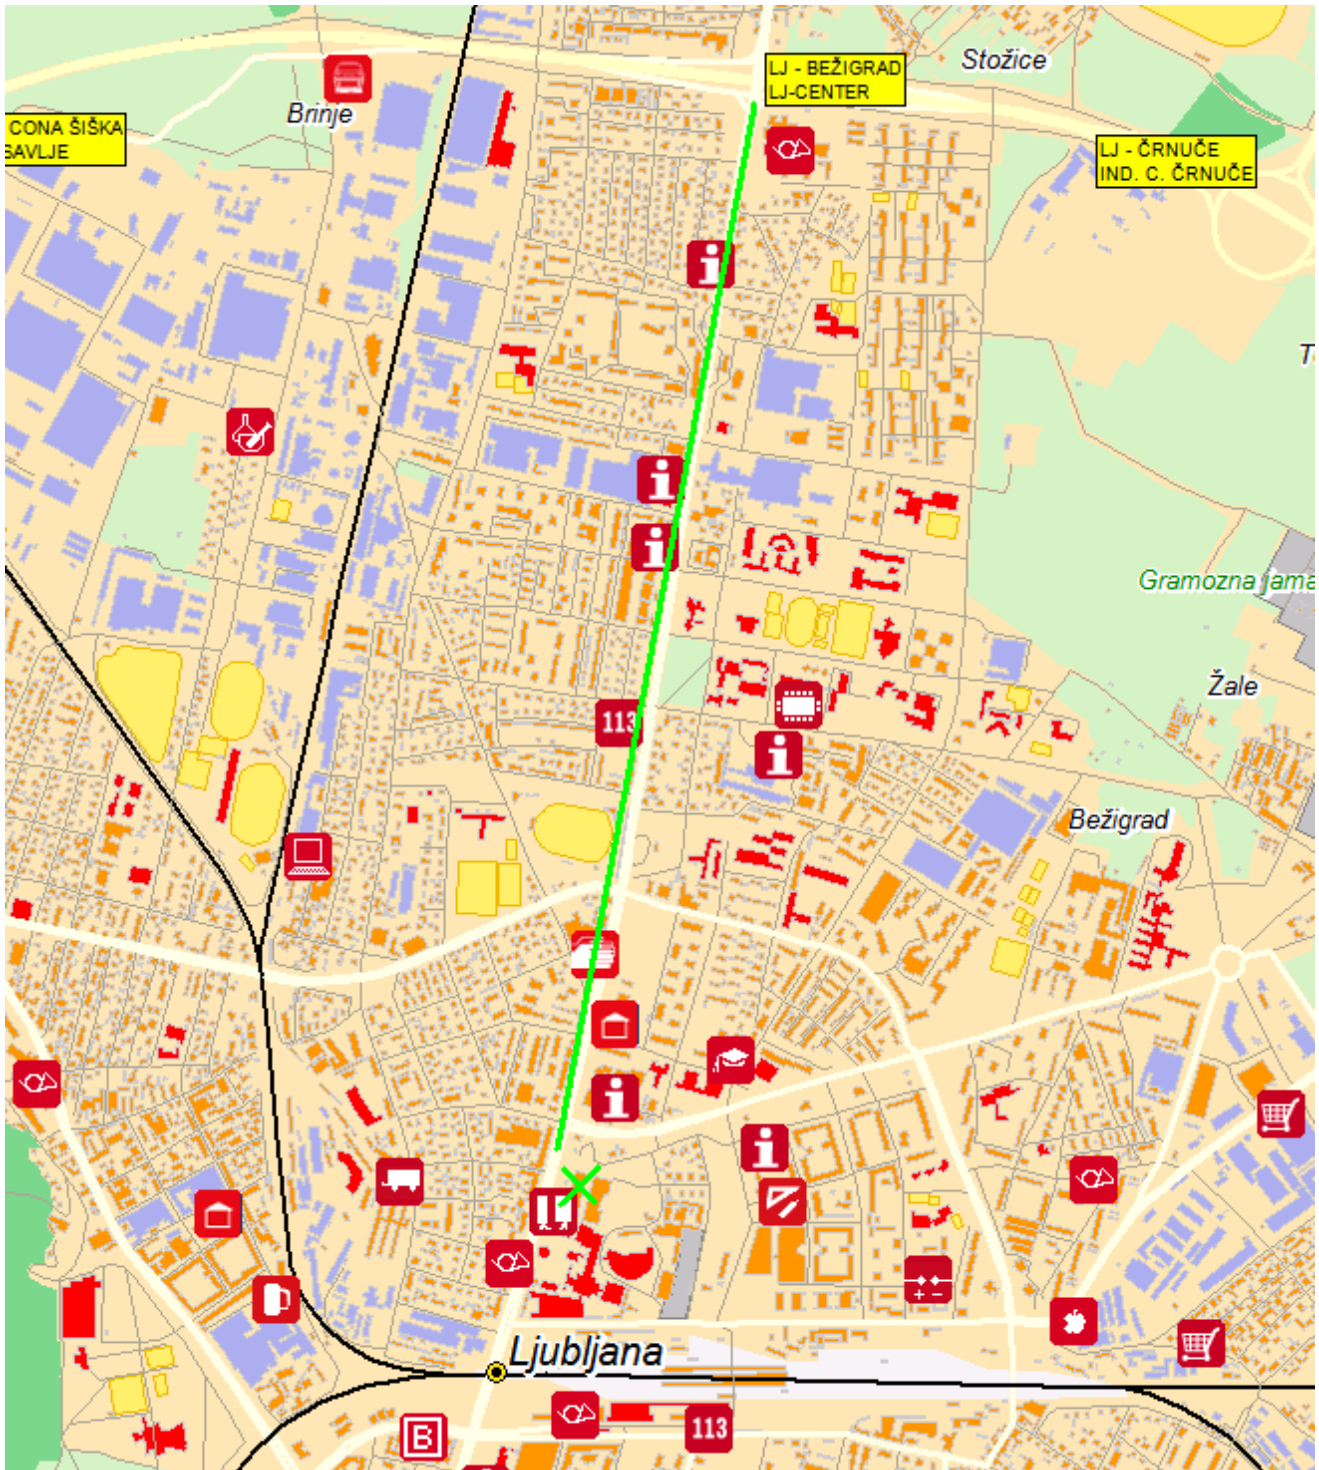

HOW TO FIND US?

RR & CO. d.o.o.
Dunajska cesta 20
SI-1000 LJUBLJANA
SLOVENIJA

Opening hours: 8 a.m.-4 p.m.

For entering the building after 4 p.m. please give us a call on:
+381-(0)1-432-41-91

LJUBLJANA (from <http://zemljevid.najdi.si>)

LJUBLJANA – BEŽIGRAD (from TIS 2005, Telekom Slovenije)

(from <http://zmljevid.najdi.si>)